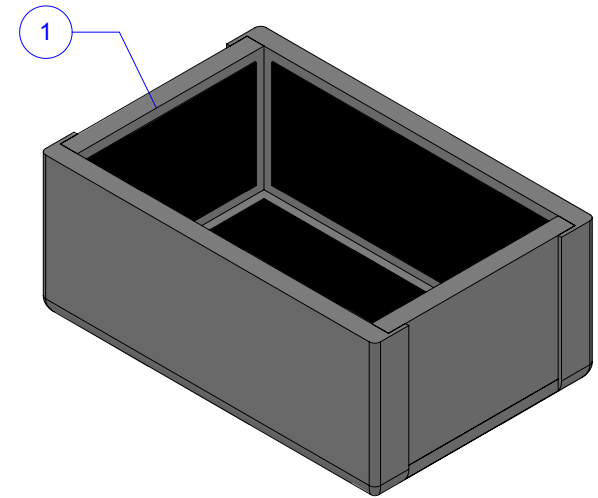

ITEM	DESCRIPTION	QTY.
1	918_PADDED DIVIDER 5" X 0.3" X 3.3"	6
2	918_PADDED DIVIDER 5" X 0.3" X 13"	1
3	918_PADDED DIVIDER CONTOUR	1
4	918_CONVOLUTED FOAM	1

CONVOLUTED FOAM

REV.	DESCRIPTION	DATE	INITIALS
REVISIONS			

918_PADDED DIVIDER 5" X 0.3" X 3.3"

VELCRO ON BOTH ENDS /
 VELCRO SUR LES
 DEUX EXTREMITES

FOAM DENSITY MAY VARY.
 DIMENSIONS ARE IN INCHES UNLESS OTHERWISE SPECIFIED

918_PADDED DIVIDER 5" X 0.3" X 13"

918_PADDED DIVIDER CONTOUR

FOAM DENSITY MAY VARY. DIMENSIONS ARE IN INCHES UNLESS OTHERWISE SPECIFIED

PUF P150-55 BLK 1 3/4" THICK 2 3/8" BASE MATERIAL		
-	51"	1
LINEAR IN	DETAIL	QTY