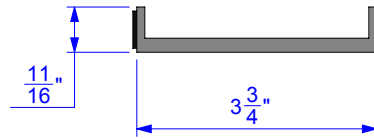

ITEM	DESCRIPTION	QTY.
1	918_PADDED DIVIDER 5" X 0.3" X 3.3"	6
2	918_PADDED DIVIDER 5" X 0.3" X 13"	1
3	918_PADDED DIVIDER CONTOUR	1
4	918_CONVOLUTED FOAM	1

CONVOLUTED FOAM

REV.	DESCRIPTION	DATE	INITIALS
REVISIONS			

918_PADDED DIVIDER 5" X 0.3" X 3.3"

VELCRO ON BOTH ENDS /
 VELCRO SUR LES
 DEUX EXTREMITES

FOAM DENSITY MAY VARY.
 DIMENSIONS ARE IN INCHES UNLESS OTHERWISE SPECIFIED

918_PADDED DIVIDER 5" X 0.3" X 13"

918_PADDED DIVIDER CONTOUR