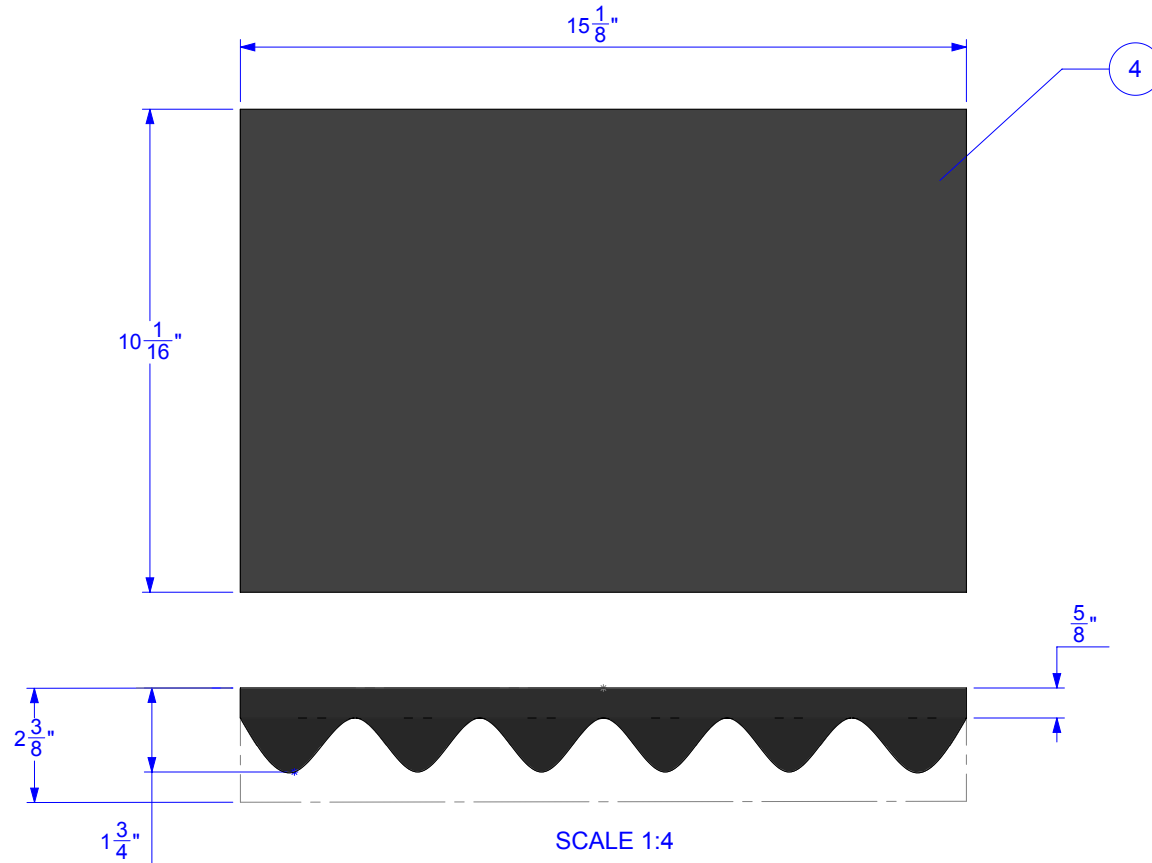

ITEM	DESCRIPTION	QTY.
1	918_PADDED DIVIDER 5" X 0.3" X 3.3"	6
2	918_PADDED DIVIDER 5" X 0.3" X 13"	1
3	918_PADDED DIVIDER CONTOUR	1
4	918_CONVOLUTED FOAM	1

CONVOLUTED FOAM

REV.	DESCRIPTION	DATE	INITIALS
REVISIONS			

918_PADDED DIVIDER 5" X 0.3" X 3.3"

VELCRO ON BOTH ENDS /
 VELCRO SUR LES
 DEUX EXTREMITES

FOAM DENSITY MAY VARY.
 DIMENSIONS ARE IN INCHES UNLESS OTHERWISE SPECIFIED

918_PADDED DIVIDER 5" X 0.3" X 13"

918_PADDED DIVIDER CONTOUR

FOAM DENSITY MAY VARY. DIMENSIONS ARE IN INCHES UNLESS OTHERWISE SPECIFIED

PUF P150-55 BLK 1 3/4" THICK 2 3/8" BASE MATERIAL		
-	51"	1
LINEAR IN	DETAIL	QTY