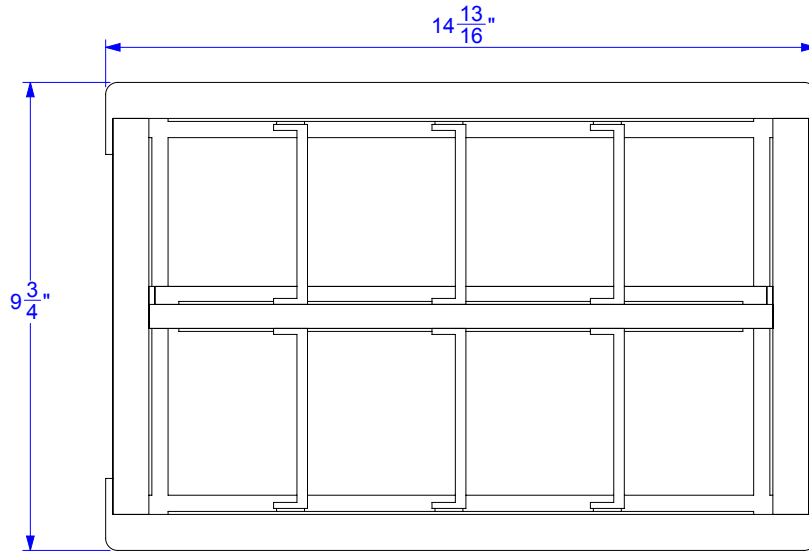

ITEM	DESCRIPTION	QTY.
1	918_PADDED DIVIDER 5" X 0.3" X 3.3"	6
2	918_PADDED DIVIDER 5" X 0.3" X 13"	1
3	918_PADDED DIVIDER CONTOUR	1
4	918_CONVOLUTED FOAM	1

CONVOLUTED FOAM

REV.	DESCRIPTION	DATE	INITIALS
REVISIONS			

918_PADDED DIVIDER 5" X 0.3" X 3.3"

VELCRO ON BOTH ENDS /
 VELCRO SUR LES
 DEUX EXTREMITES

FOAM DENSITY MAY VARY.
 DIMENSIONS ARE IN INCHES UNLESS OTHERWISE SPECIFIED

918_PADDED DIVIDER 5" X 0.3" X 13"

918_PADDED DIVIDER CONTOUR

FOAM DENSITY MAY VARY. DIMENSIONS ARE IN INCHES UNLESS OTHERWISE SPECIFIED

PUF P150-55 BLK 1 3/4" THICK 2 3/8" BASE MATERIAL		
-	51"	1
LINEAR IN	DETAIL	QTY