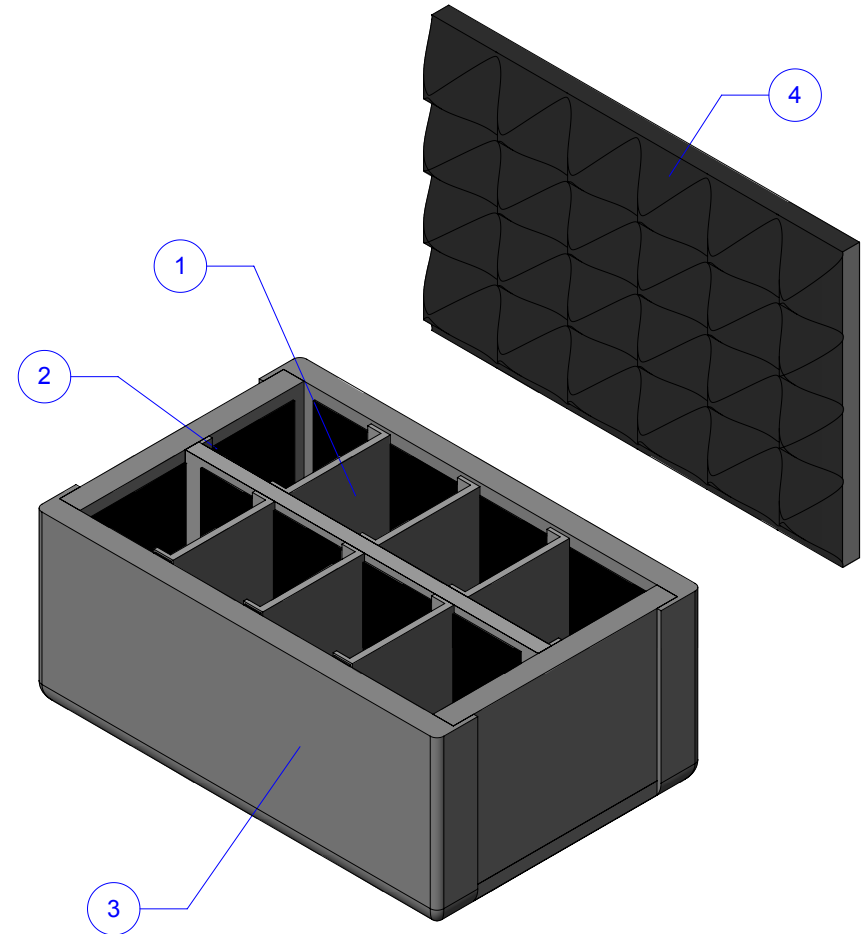

ITEM	DESCRIPTION	QTY.
1	918_PADDED DIVIDER 5" X 0.3" X 3.3"	6
2	918_PADDED DIVIDER 5" X 0.3" X 13"	1
3	918_PADDED DIVIDER CONTOUR	1
4	918_CONVOLUTED FOAM	1

CONVOLUTED FOAM

REV.	DESCRIPTION	DATE	INITIALS
REVISIONS			

918_PADDED DIVIDER 5" X 0.3" X 3.3"

VELCRO ON BOTH ENDS /
 VELCRO SUR LES
 DEUX EXTREMITES

FOAM DENSITY MAY VARY.
 DIMENSIONS ARE IN INCHES UNLESS OTHERWISE SPECIFIED

918_PADDED DIVIDER 5" X 0.3" X 13"

918_PADDED DIVIDER CONTOUR

FOAM DENSITY MAY VARY. DIMENSIONS ARE IN INCHES UNLESS OTHERWISE SPECIFIED

PUF P150-55 BLK 1 3/4" THICK 2 3/8" BASE MATERIAL		
-	51"	1
LINEAR IN	DETAIL	QTY