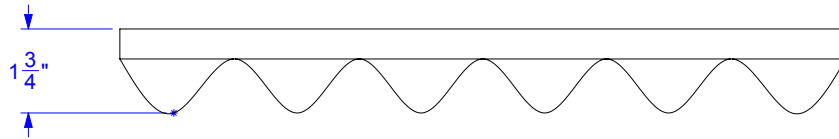

ITEM	DESCRIPTION	QTY.
1	918_PADDED DIVIDER 5" X 0.3" X 3.3"	6
2	918_PADDED DIVIDER 5" X 0.3" X 13"	1
3	918_PADDED DIVIDER CONTOUR	1
4	918_CONVOLUTED FOAM	1

CONVOLUTED FOAM

REV.	DESCRIPTION	DATE	INITIALS
REVISIONS			

918_PADDED DIVIDER 5" X 0.3" X 3.3"

VELCRO ON BOTH ENDS /
 VELCRO SUR LES
 DEUX EXTREMITES

FOAM DENSITY MAY VARY.
 DIMENSIONS ARE IN INCHES UNLESS OTHERWISE SPECIFIED

918_PADDED DIVIDER 5" X 0.3" X 13"

918_PADDED DIVIDER CONTOUR