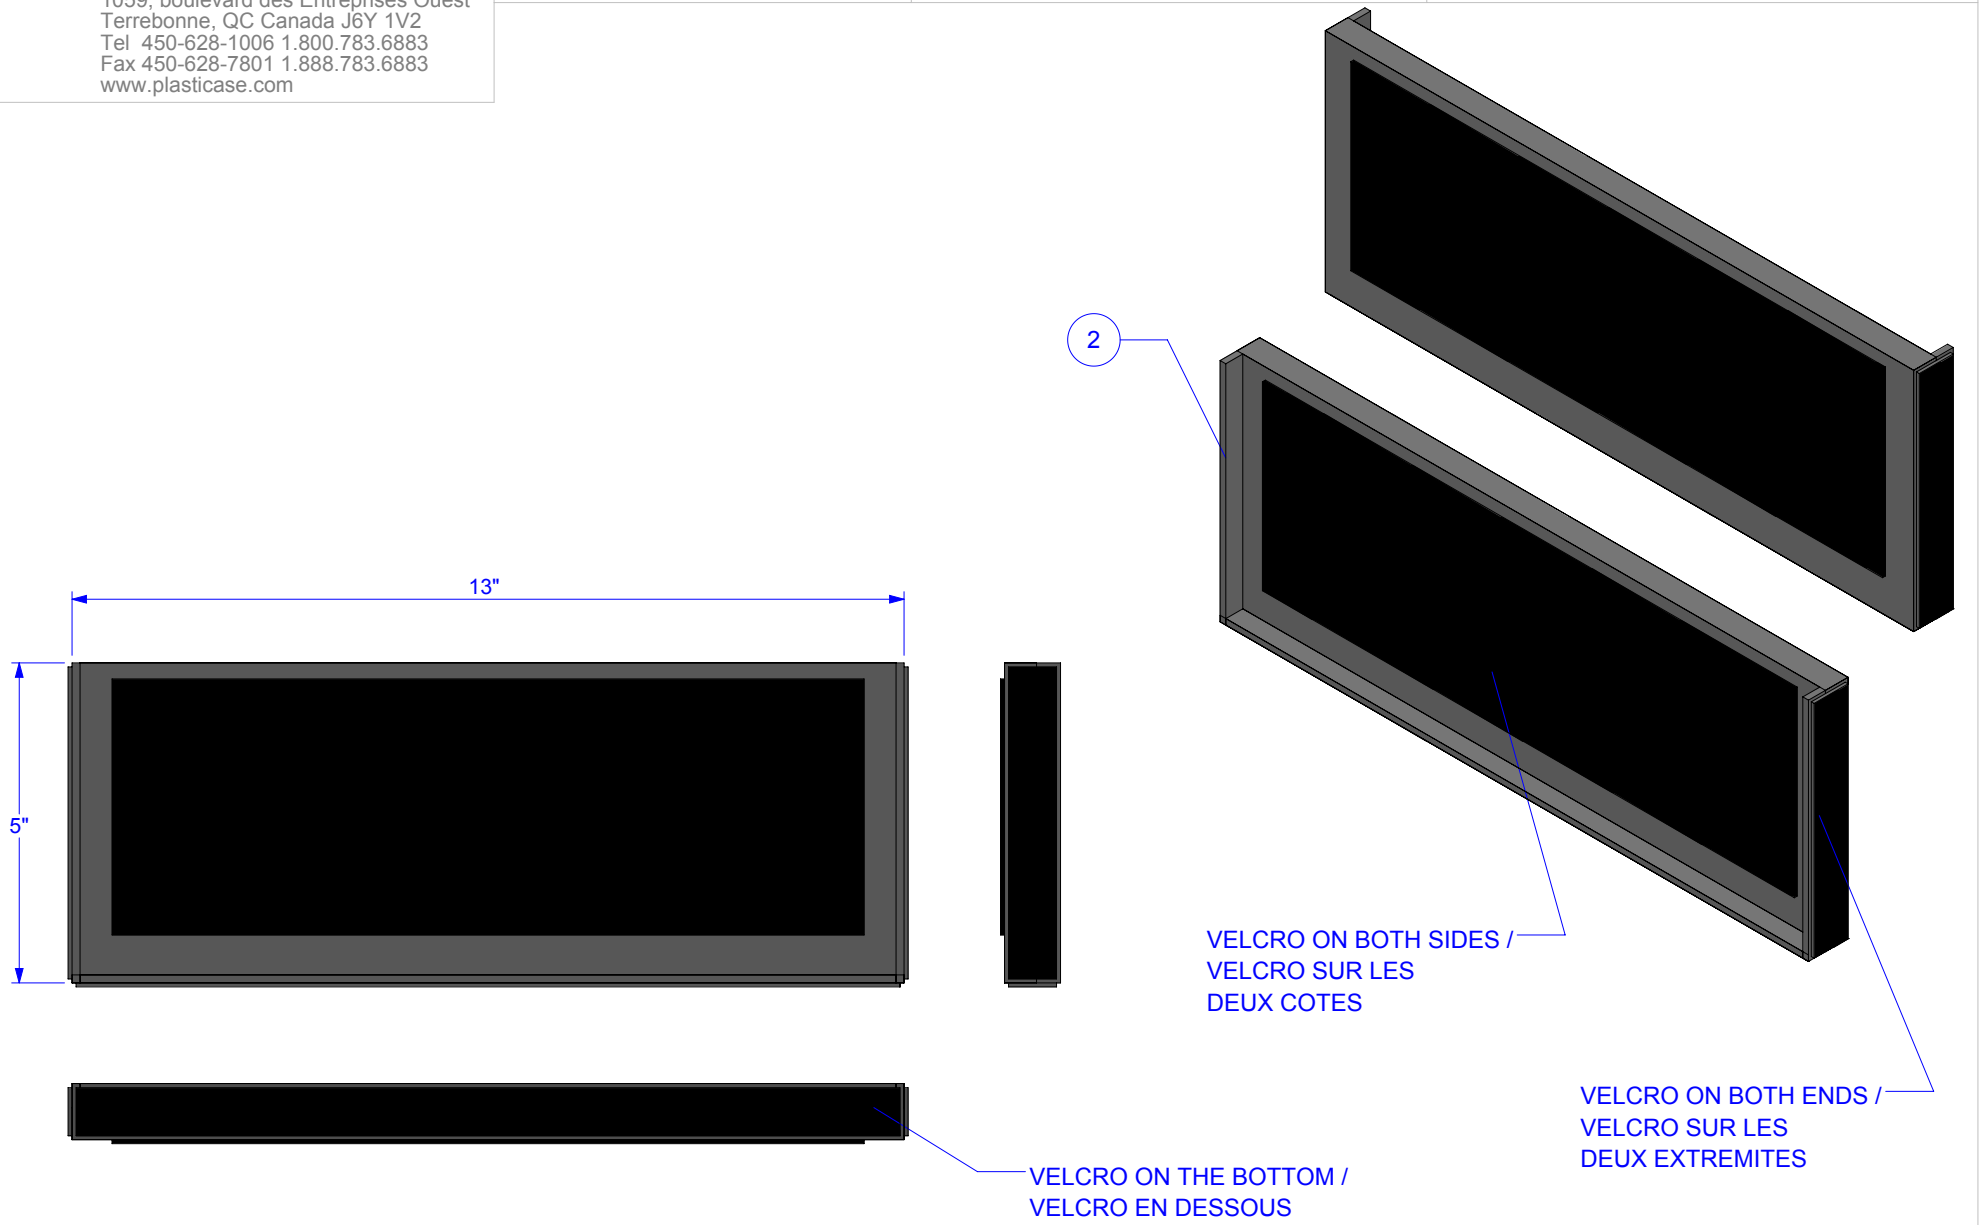

ITEM	DESCRIPTION	QTY.
1	918_PADDED DIVIDER 5" X 0.3" X 3.3"	6
2	918_PADDED DIVIDER 5" X 0.3" X 13"	1
3	918_PADDED DIVIDER CONTOUR	1
4	918_CONVOLUTED FOAM	1

CONVOLUTED FOAM

REV.	DESCRIPTION	DATE	INITIALS
REVISIONS			

918_PADDED DIVIDER 5" X 0.3" X 3.3"

VELCRO ON BOTH ENDS /
 VELCRO SUR LES
 DEUX EXTREMITES

FOAM DENSITY MAY VARY.
 DIMENSIONS ARE IN INCHES UNLESS OTHERWISE SPECIFIED

918_PADDED DIVIDER 5" X 0.3" X 13"

918_PADDED DIVIDER CONTOUR

FOAM DENSITY MAY VARY. DIMENSIONS ARE IN INCHES UNLESS OTHERWISE SPECIFIED

PUF P150-55 BLK 1 3/4" THICK 2 3/8" BASE MATERIAL		
-	51"	1
LINEAR IN	DETAIL	QTY