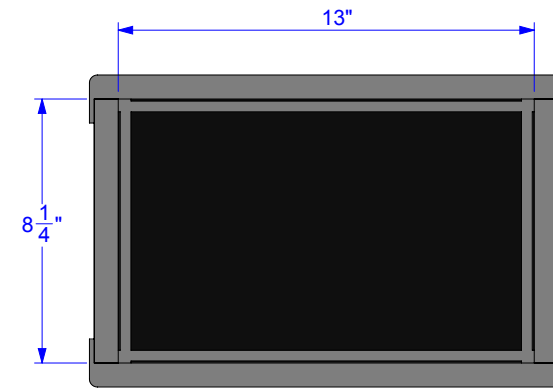

ITEM	DESCRIPTION	QTY.
1	918_PADDED DIVIDER 5" X 0.3" X 3.3"	6
2	918_PADDED DIVIDER 5" X 0.3" X 13"	1
3	918_PADDED DIVIDER CONTOUR	1
4	918_CONVOLUTED FOAM	1

CONVOLUTED FOAM

REV.	DESCRIPTION	DATE	INITIALS
REVISIONS			

918_PADDED DIVIDER 5" X 0.3" X 3.3"

VELCRO ON BOTH ENDS /
 VELCRO SUR LES
 DEUX EXTREMITES

FOAM DENSITY MAY VARY.
 DIMENSIONS ARE IN INCHES UNLESS OTHERWISE SPECIFIED

918_PADDED DIVIDER 5" X 0.3" X 13"

918_PADDED DIVIDER CONTOUR

FOAM DENSITY MAY VARY. DIMENSIONS ARE IN INCHES UNLESS OTHERWISE SPECIFIED

PUF P150-55 BLK 1 3/4" THICK 2 3/8" BASE MATERIAL		
-	51"	1
LINEAR IN	DETAIL	QTY