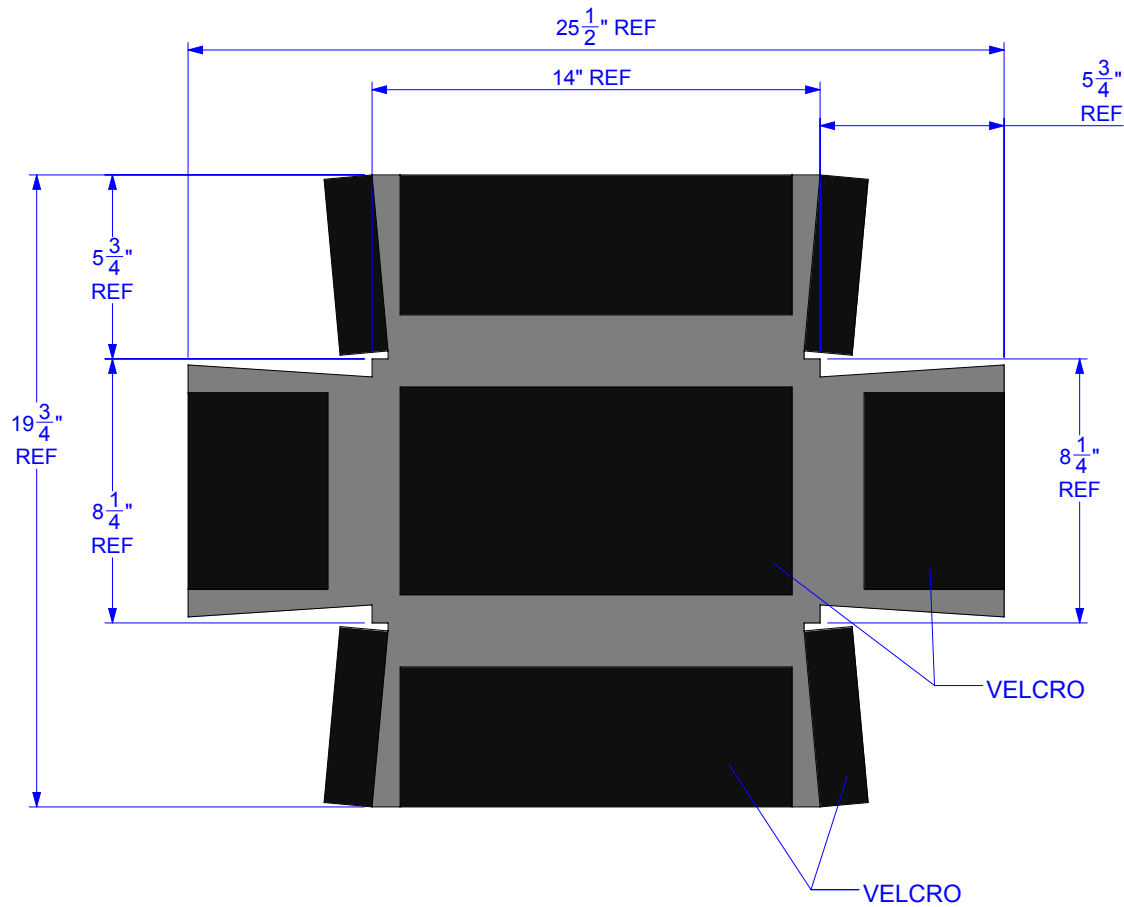

ITEM	DESCRIPTION	QTY.
1	918_PADDED DIVIDER 5" X 0.3" X 3.3"	6
2	918_PADDED DIVIDER 5" X 0.3" X 13"	1
3	918_PADDED DIVIDER CONTOUR	1
4	918_CONVOLUTED FOAM	1

CONVOLUTED FOAM

REV.	DESCRIPTION	DATE	INITIALS
REVISIONS			

918_PADDED DIVIDER 5" X 0.3" X 3.3"

VELCRO ON BOTH ENDS /
 VELCRO SUR LES
 DEUX EXTREMITES

FOAM DENSITY MAY VARY.
 DIMENSIONS ARE IN INCHES UNLESS OTHERWISE SPECIFIED

918_PADDED DIVIDER 5" X 0.3" X 13"

918_PADDED DIVIDER CONTOUR

FOAM DENSITY MAY VARY. DIMENSIONS ARE IN INCHES UNLESS OTHERWISE SPECIFIED

PUF P150-55 BLK 1 3/4" THICK 2 3/8" BASE MATERIAL		
-	51"	1
LINEAR IN	DETAIL	QTY