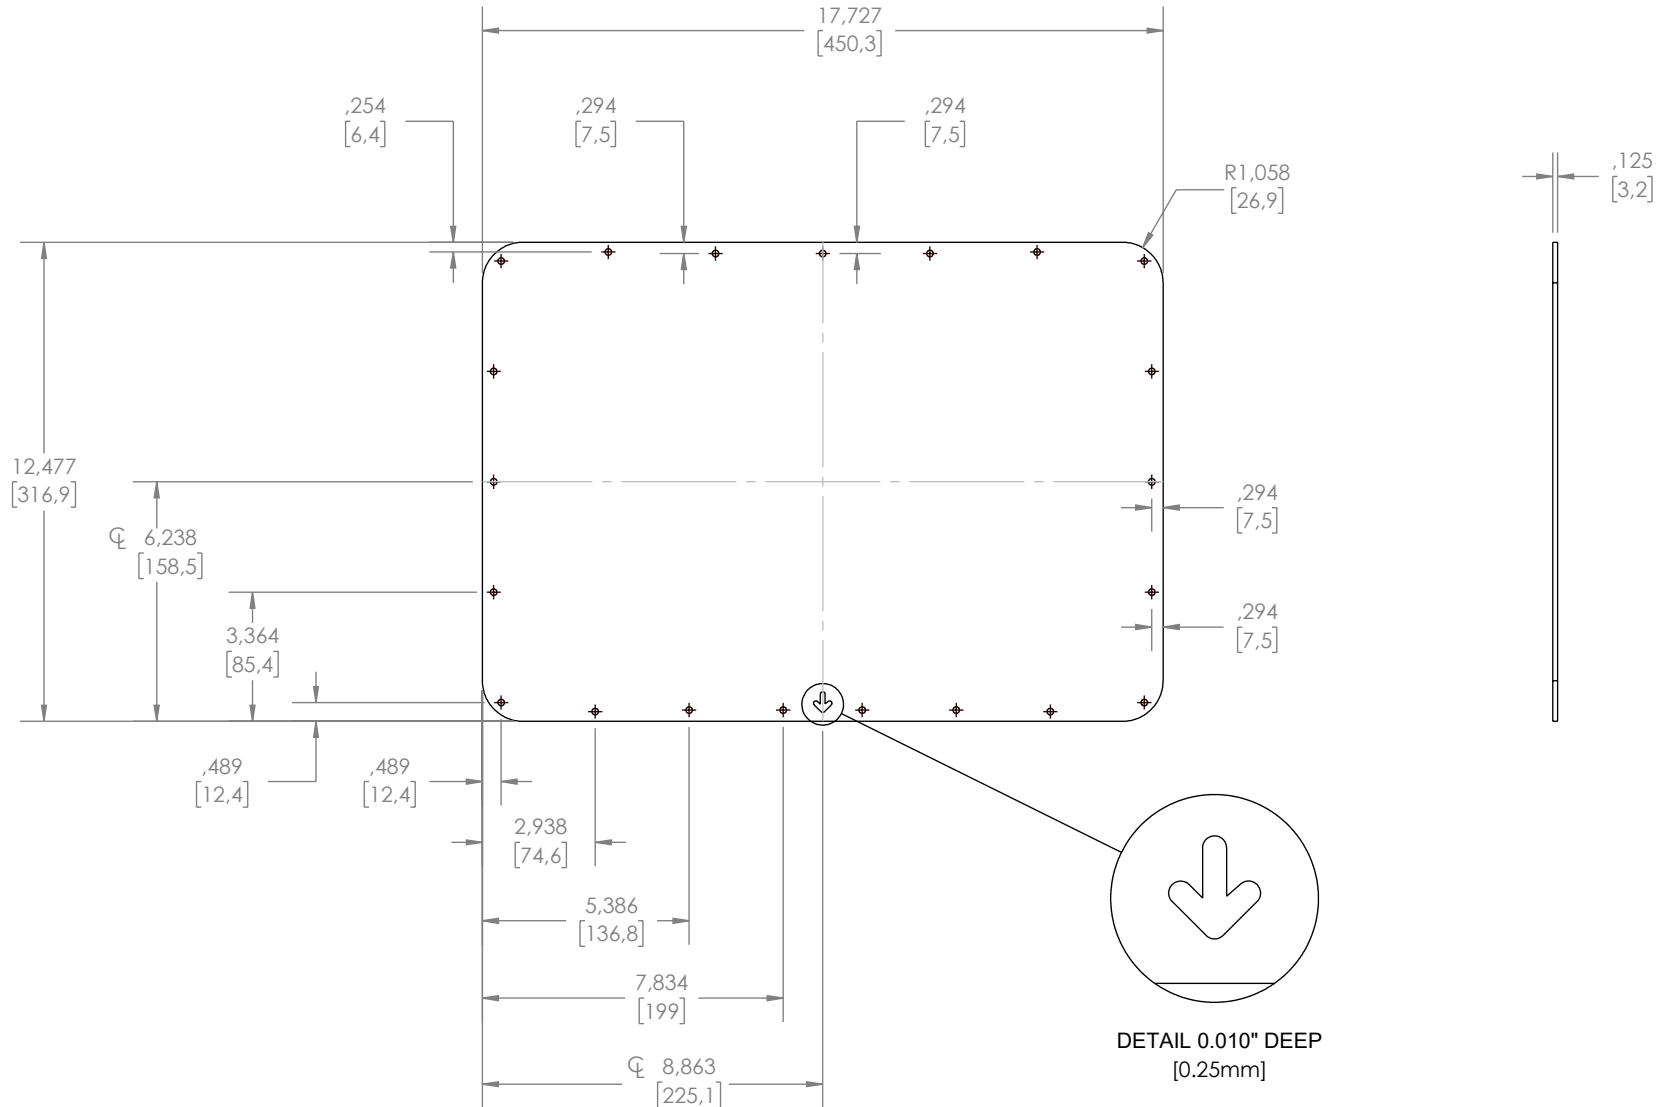

925_ALUMINIUM BEZEL PLATE_p.02

DESSIN_DRAWING

STATUS

ALUMINIUM 1/8"

MATÉRIEL_MATERIAL

$\pm .030"$ [$\pm 0.6\text{mm}$]

TOLÉRANCE_TOLERANCE

DETAIL 0.010" DEEP
 [0.25mm]