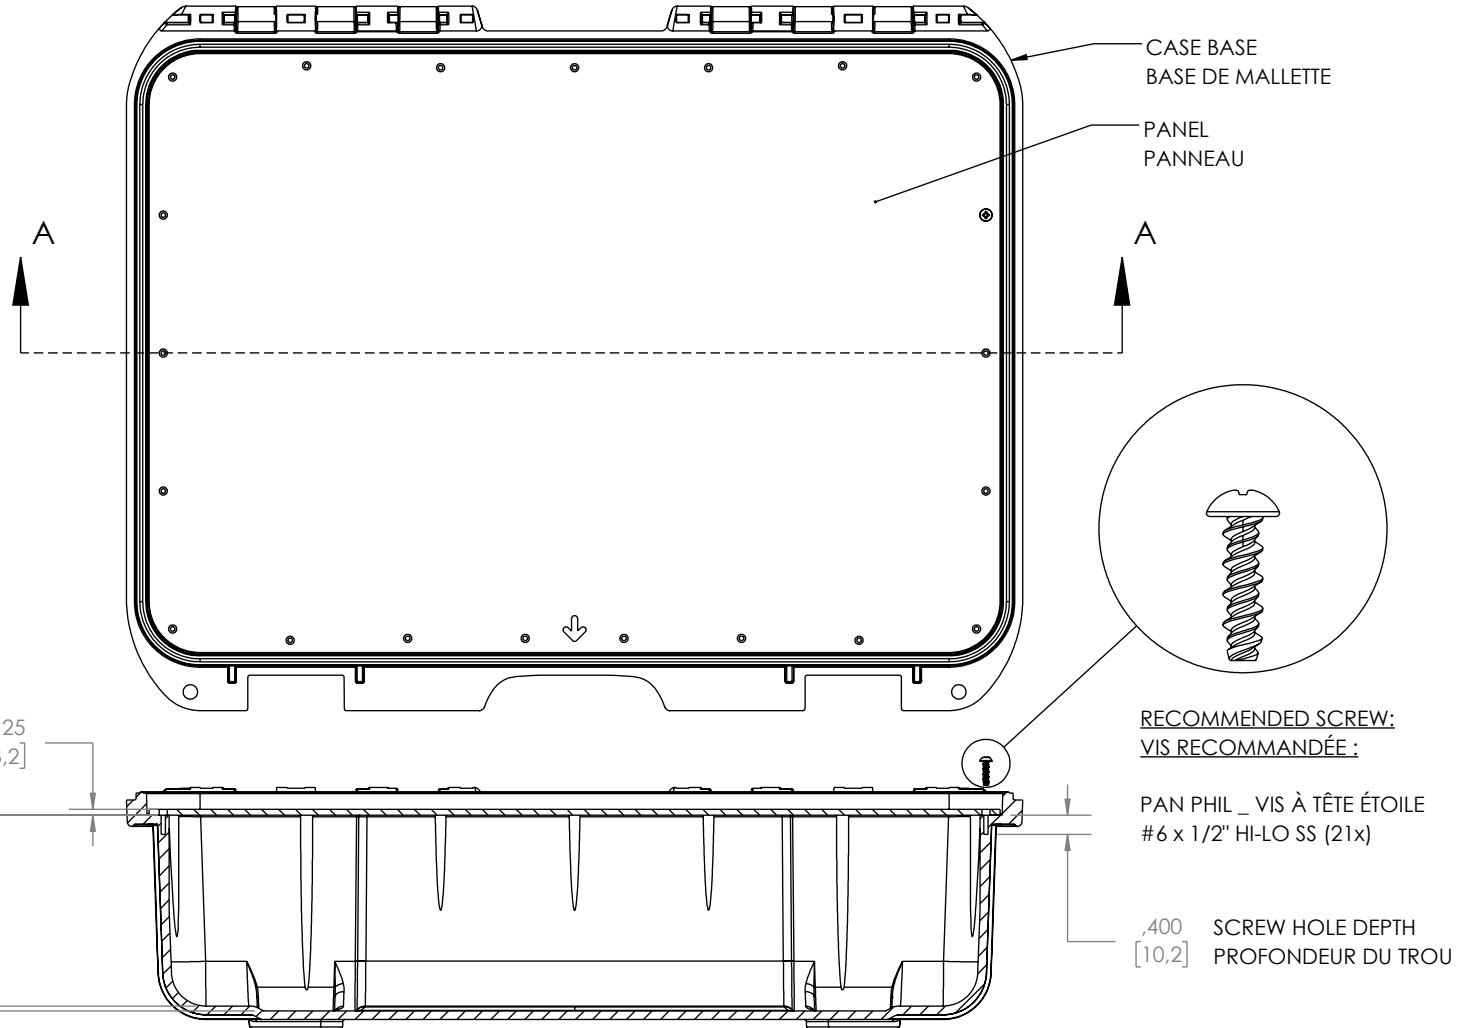

925_ALUMINIUM BEZEL PLATE_p.02

DESSIN_DRAWING

STATUS

ALUMINIUM 1/8"

MATÉRIEL_MATERIAL

±.030" [±0.6mm]

TOLÉRANCE_TOLERANCE

DIMENSIONS EN POUCE [MILLIMETRES] SAUF SI INDIQUÉ
 DIMENSIONS ARE IN INCHES [MILLIMETERS] UNLESS OTHERWISE SPECIFIED

925_ALUMINIUM BEZEL PLATE_p.02

DESSIN_DRAWING

STATUS

ALUMINIUM 1/8"

MATÉRIEL_MATERIAL

$\pm .030"$ [$\pm 0.6\text{mm}$]

TOLÉRANCE_TOLERANCE

DETAIL 0.010" DEEP
 [0.25mm]